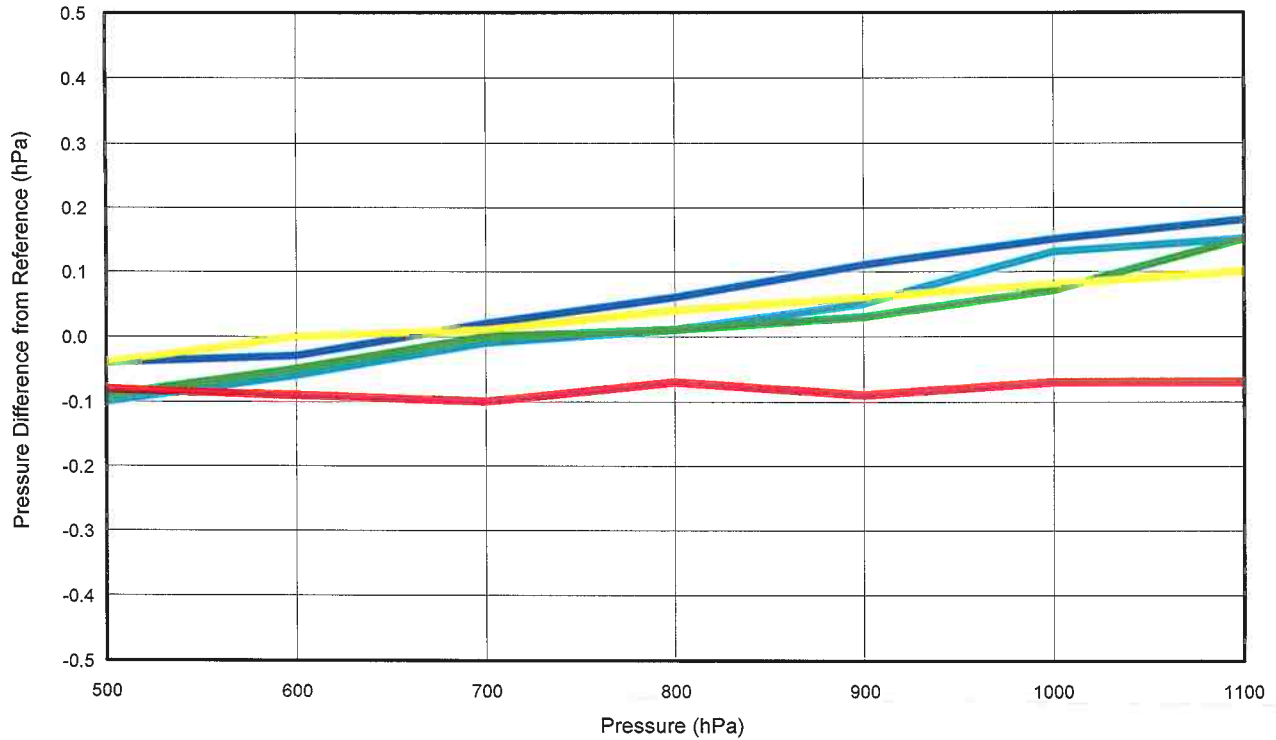

R. M. Young Company  
Barometric Pressure Sensor Calibration Record  
Serial Number: BPA14707  
Calibration Date: February 06, 2025

LEGEND:

- 40°C
- 25°C
- 0°C
- 25°C
- 60°C

Sensor calibration checked from 500 to 1100 hPa in 100 hPa increments at 5 temperatures.  
Pressure reference traceable to NIST.

Average Difference from Pressure Reference: 0.01 hPa  
Standard Deviation: 0.08 hPa